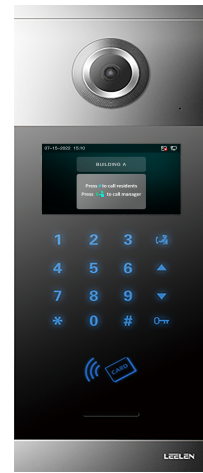

Key Feature

- Professional design, superior in quality
- 4.3-inch colorful LCD screen, touch button
- Multi-way access feature including: IC card, Pin code
- Supports configuration via Web remotely
- Adopt tempered glass, aluminum panel, IK07 reached

Specification

System parameters

Operation system	Embedded Linux system
Flash	16 MB
RAM	64 MB

Display parameters

Size	4.3-inch
Operation Method	Capacitive Touch
Resolution	480 × 272

Video parameters

Video Encoding	H.264
Video Pixels	VGA, 720P
Camera Pixels	2.0 million pixels
Angle of View	76°(H) / 50°(V)
Light Compensation	White Light

Audio parameters

Audio Encoding	G.711
Speaker	Built-in loudspeaker
Microphone	-56±2dB

Capacity

Card Capacity	15K
---------------	-----

Network parameters

Protocol	TCP/IP, HTTP, UDP, RTP, DNS
----------	-----------------------------

Device interfaces

Net Port	RJ45
RS485	1
Relay Outputs	1
Door magnetism Port	1
12V Out Port	Reserved
Lock Release Port	1
Fire Detector Port	1
Wiegand Port	Reserved

General

Installation	Flush mounting
Color	Silver
Dimensions	370×140×55 mm
Working Temperature	-30°C ~ +60°C
Storage Temperature	-40°C ~ +70°C
Power	DC12 ~ 24V±10%
IP/IK Level	IP54 / IK07
Standby Power Consumption	2W
Max Power Consumption	3W