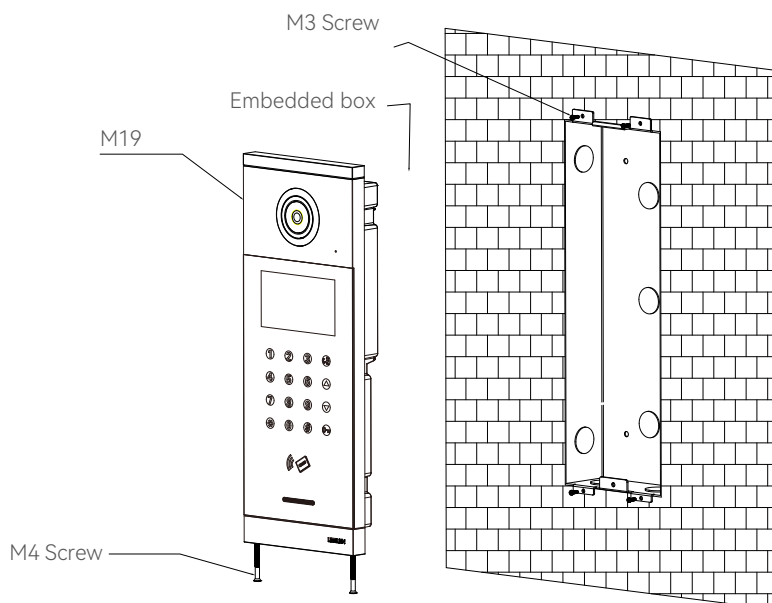

Device interfaces

Net Port	RJ45
RS485	1
Relay Outputs	1
Door magnetism Port	1
12V Out Port	Reserved
Lock Release Port	1
Fire Detector Port	1
Wiegand Port	Reserved

General

Installation	Flush mounting
Color	Silver
Dimensions	370×140×55 mm
Working Temperature	-30°C ~ +60°C
Storage Temperature	-40°C ~ +70°C
Power	DC12 ~ 24V±10%
IP/IK Level	IP54 / IK07
Standby Power Consumption	2W
Max Power Consumption	3W

Ordering Information

Model	Description
EH-OS-M19-ENL01	M19 Outdoor Station (Silver)

Installation

- Trepanning a hole (large than the embedded box size and no more than the equipment size)
- Insert the embedded box in the hole, and fix it with the cement slurry.
- Connect wires, fix the outdoor station on the pre-embedded box and locked it with screws, Then install finished.